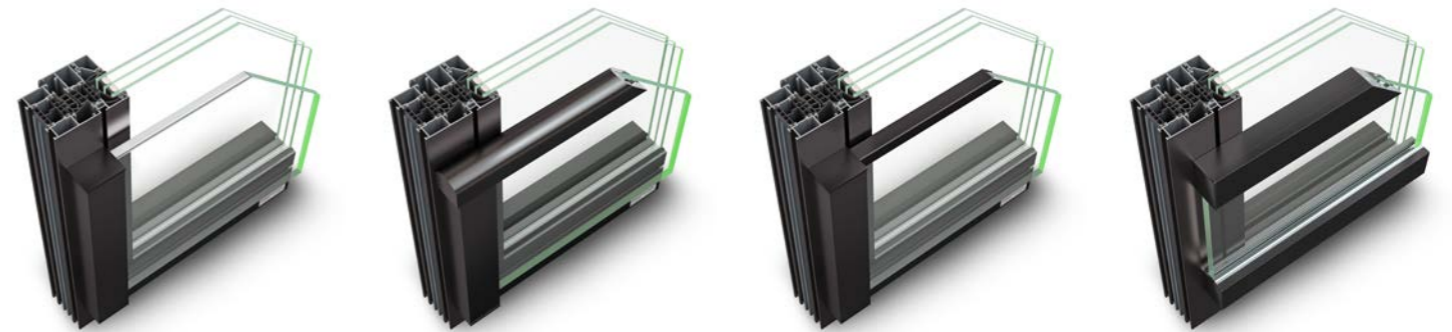

ELEGANT VON INNEN UND AUSSEN

Die gläserne Absturzsicherung wird mit Tragprofilen unauffällig am Fensterrahmen angebracht, ohne den optischen Gesamteindruck der Fassade zu verändern. Zum Schutz der oberen Glaskante hat HUECK als erster Hersteller eine geprüfte, besonders dezente Lösung mit einem flachen, unauffälligen Profil entwickelt. Zudem können über im Handlauf integrierte LEDs die Verbundglasflächen raffiniert beleuchtet werden, so dass sie – transparent oder farbig – zu attraktiven Designelementen werden.

Weitere Informationen/
further information:
qr.hueck.com/HueckLambdaFB

THE TRANSPARENT ALTERNATIVE

Floor-to-ceiling windows fill rooms with light and open up a view to the outside. The HUECK Lambda FB transparent French Balcony offers an elegant alternative to traditional metal balustrades, allowing you to create a uniform, well-balanced appearance for modern and intricate glass façades.

ELEGANT ON THE INSIDE AND OUTSIDE

The glass fall protection is mounted inconspicuously on the window frame using support profiles and without altering the façade's overall look. To protect the upper edge of the glass, HUECK is the first manufacturer to develop a certified and exceptionally discrete solution featuring a flat, inconspicuous profile. In addition, LEDs integrated into the handrail can deliver refined lighting effects in the laminated glass surfaces, turning these into attractive design elements – whether they are transparent or coloured.

EASY TO PROCESS

The HUECK Lambda FB can be combined with all other HUECK Lambda systems, and HUECK's component-sharing concept means the French Balcony is exceptionally cost-effective to process and easy to assemble. →